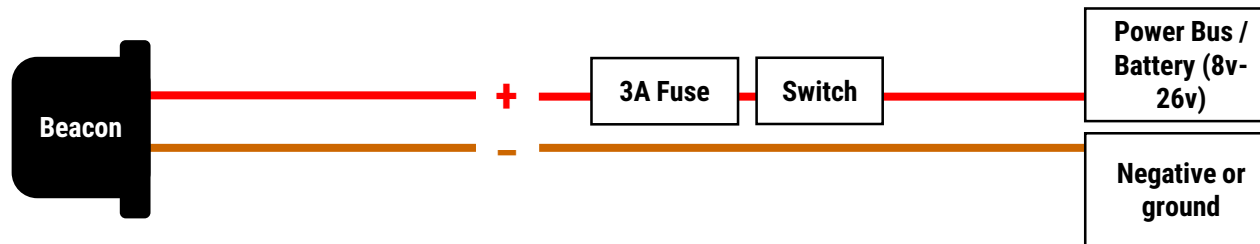

Beacon (All) Wiring Diagram

24/7 Assistance Telephone: (+44) 07823 555228

ANY QUESTIONS?

Call our office Mon-Fri 8:30-5:30 on **(+44) 01743 296406** or our assistance mobile on (+44) 07823 555228.
You can also email us at info@smoothaviation.com