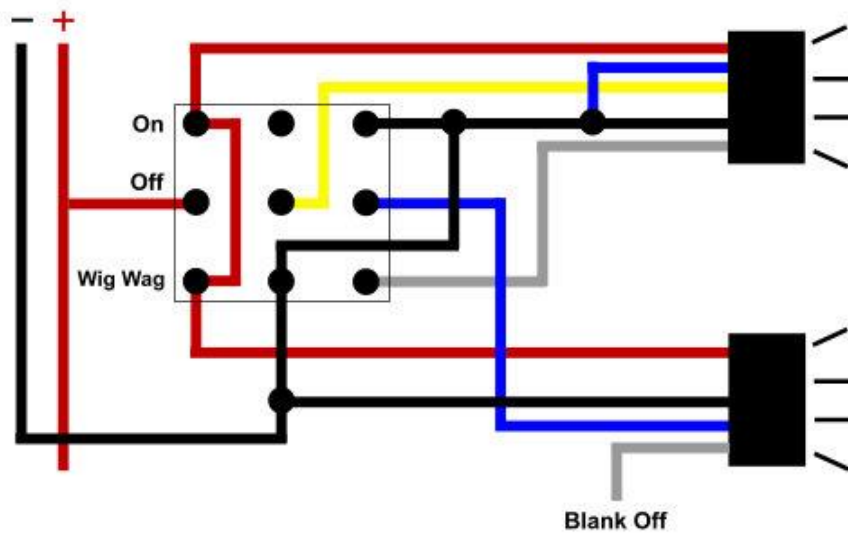

On/Off Configuration - 2 way switch

Wig Wag Configuration - 3 way switch

Single Flashing Configuration - 3 way switch