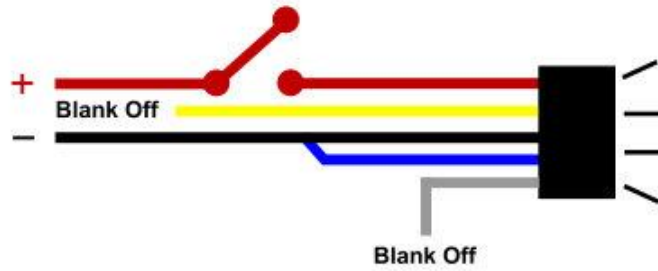

On/Off Configuration - 2 way switch

Wig Wag Configuration - 3 way switch

Single Flashing Configuration - 3 way switch